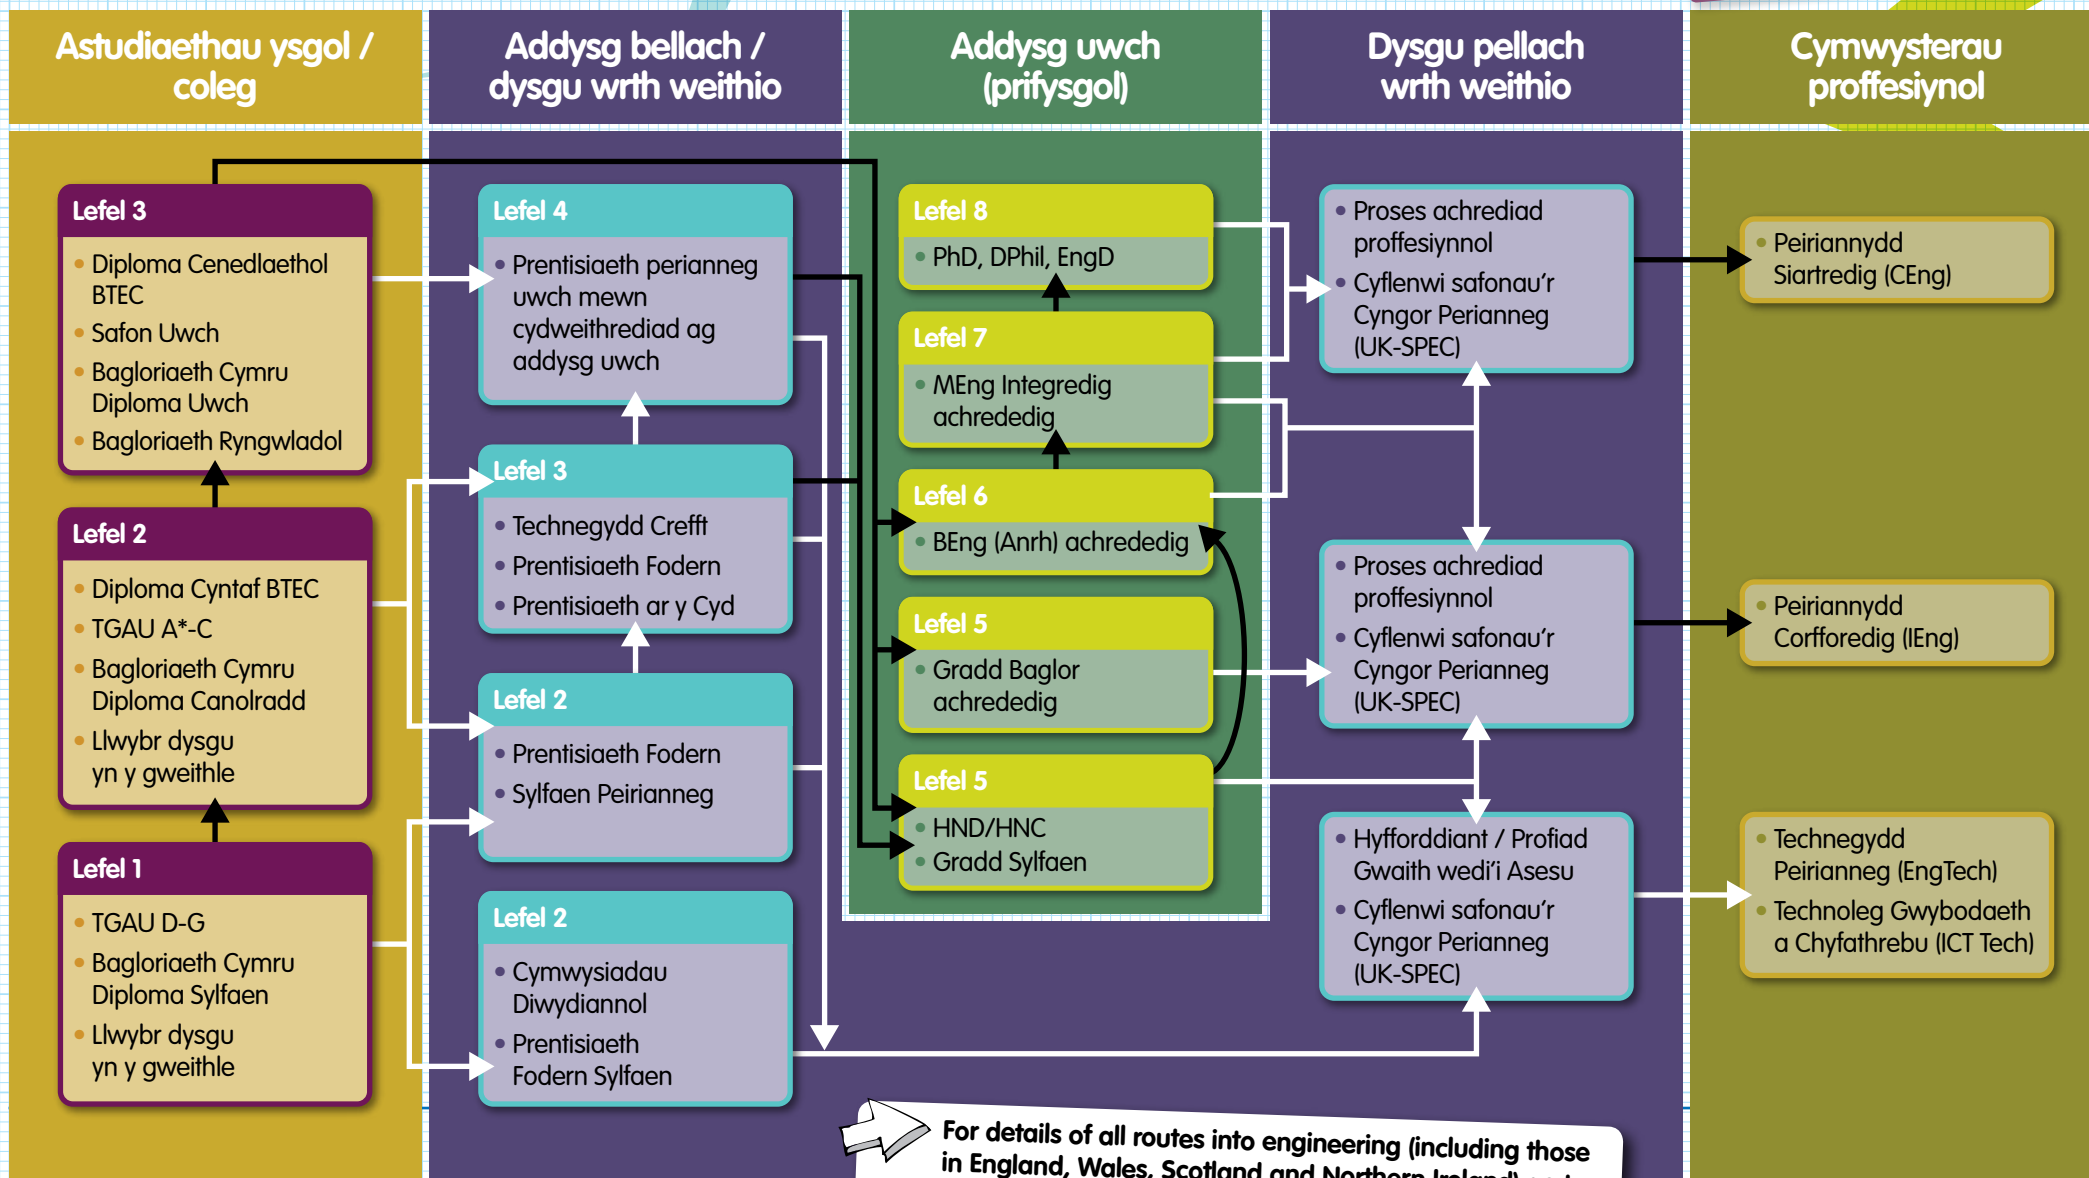

Career Route Map

for Engineering in Wales

Tomorrow's Engineers

For details of all routes into engineering (including those in England, Wales, Scotland and Northern Ireland) go to www.tomorrowsengineers.org.uk/careers

Visit the Engineering Council's website at www.engc.org.uk for more information.

Map Llwybrau Gyrfaoedd

ar gyfer Peirianeg yng Nghymru

Peirianwyr
Yfory

For details of all routes into engineering (including those in England, Wales, Scotland and Northern Ireland) go to www.tomorrowsengineers.org.uk/careers