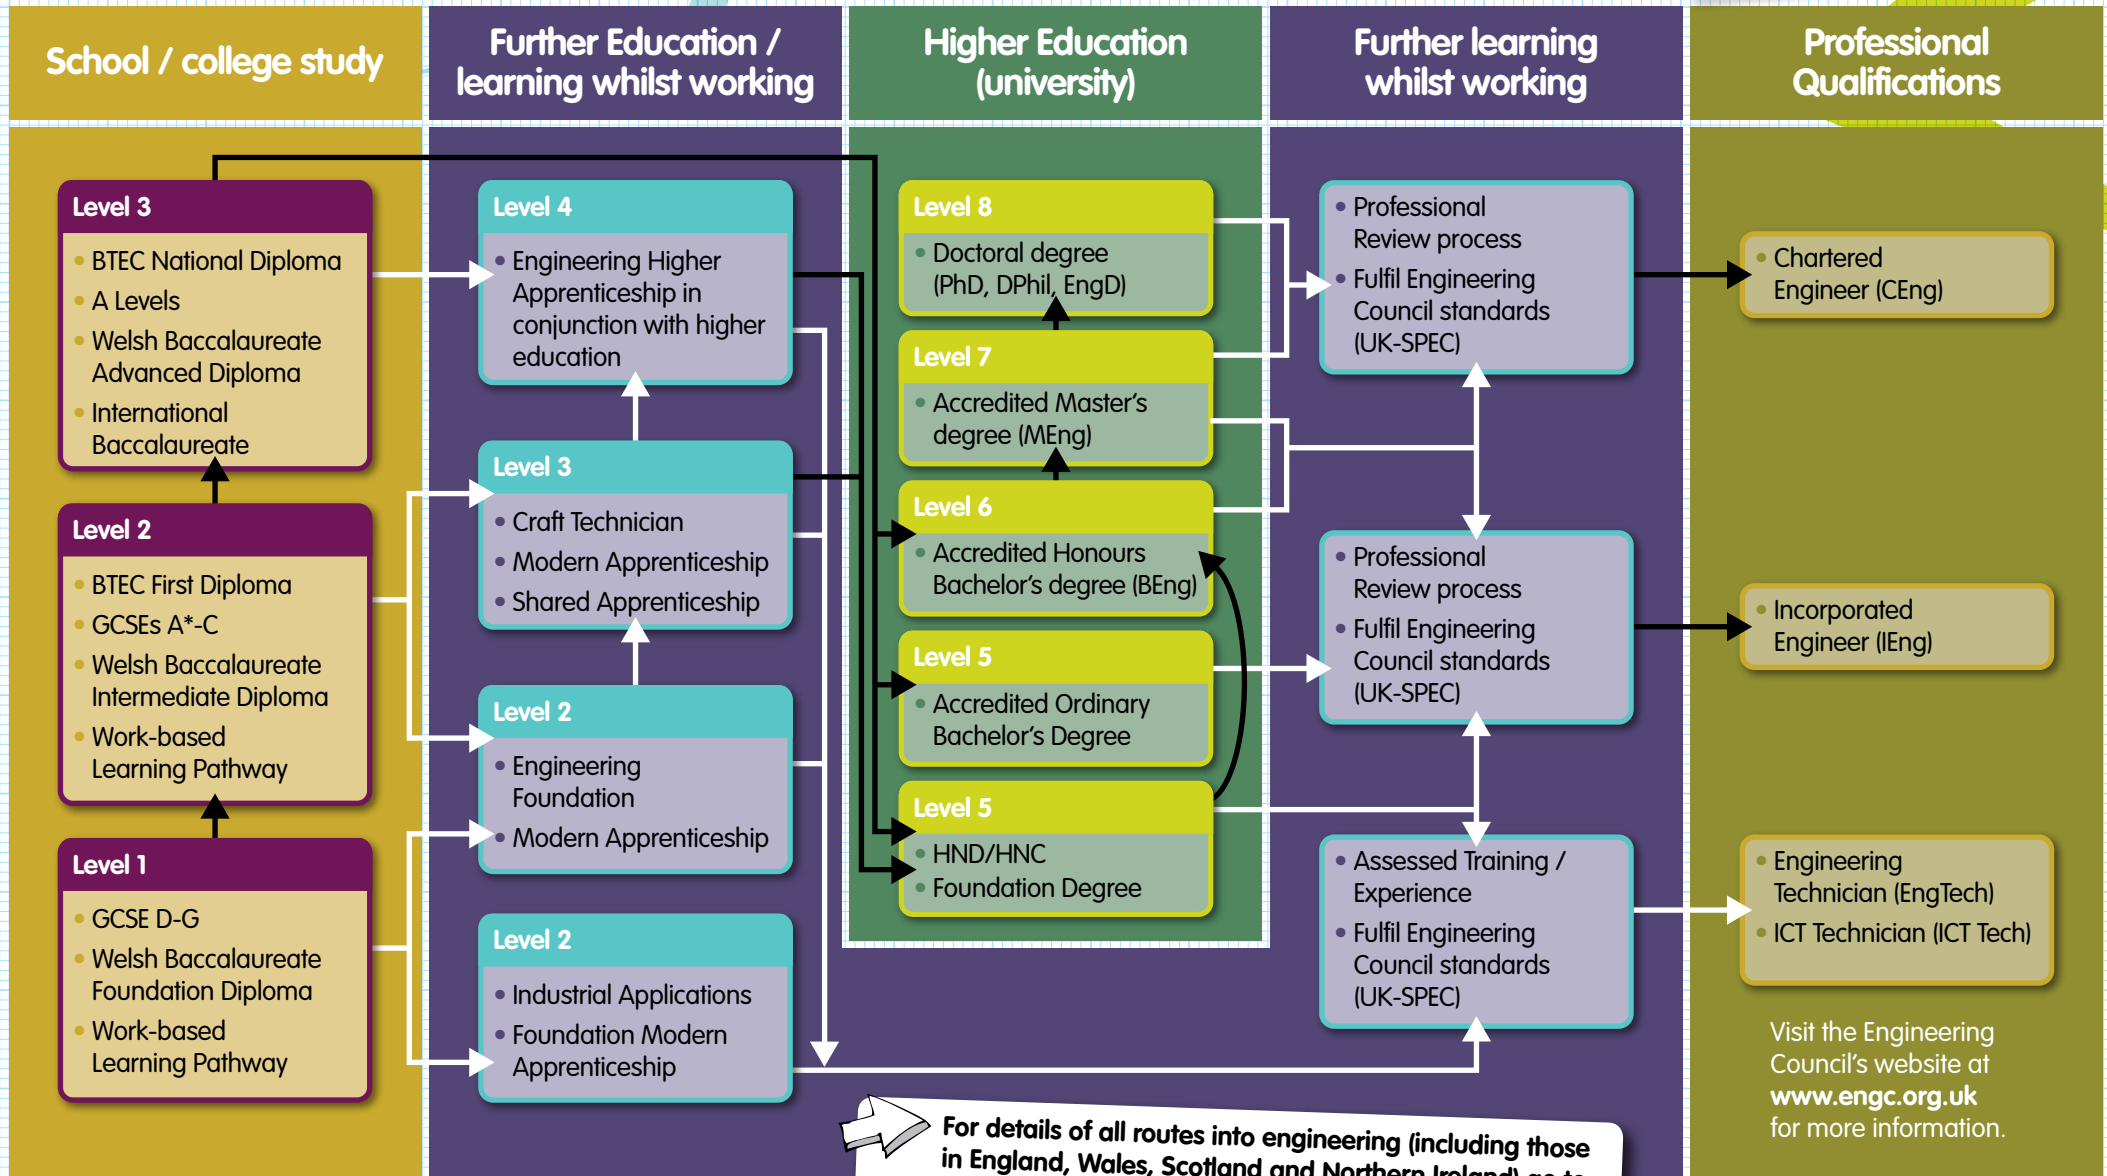

Career Route Map

for Engineering in Wales

Tomorrow's Engineers

For details of all routes into engineering (including those in England, Wales, Scotland and Northern Ireland) go to www.tomorrowsengineers.org.uk/careers

Visit the Engineering Council's website at www.engc.org.uk for more information.

Map Llwybrau Gyrfaoedd

ar gyfer Peirianeg yng Nghymru

Peirianwyr
Yfory

For details of all routes into engineering (including those in England, Wales, Scotland and Northern Ireland) go to www.tomorrowsengineers.org.uk/careers